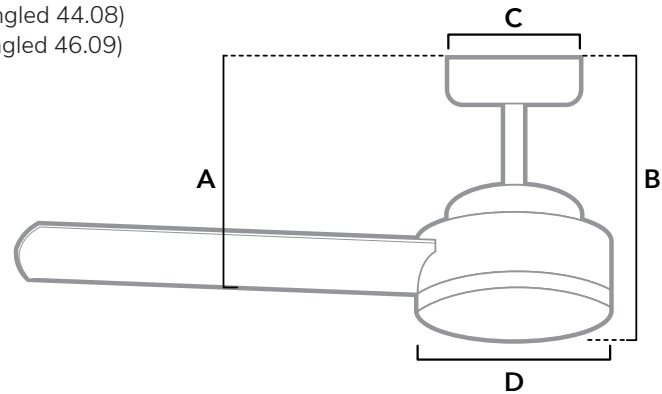

DIMENSIONS

Measured in inches

- A. 10.08 (Angled 44.08)
- B. 12.09 (Angled 46.09)
- C. 6.5
- D. 8.74

50812 | Matte Nickel Body with Matte Nickel Blades

ADDITIONAL FINISHES

50811 | Matte White Body with Matte White Blades

50810 | Matte Black Body with Matte Black Blades

FAN SPECIFICATIONS

Motor Type	Reversible	Wire Length	Control Type	Downrod	Location	Blade #	Add'l Sizes
AC	YES	32" (24" Downrod)	Wall Control	4" Included	Indoor	3	44"